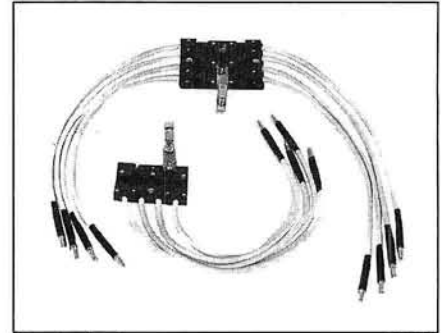

## SPECIAL TOOLS

Flywheel holder 32611  
P/N 115315

Ignition coil terminal extender CO3010  
P/N 502054

Spark checker 49798  
P/N 508118

Ignition analyzer 49791  
P/N 501890

Removal tool 42004  
P/N 342667

Tachometer/timing light 49789  
P/N 507980

## Fuel

Float gauge 23678  
P/N 324891

Nipple cleaning tool 23655  
P/N 326623

Orifice plug screwdriver 23103  
P/N 390542

Fuel vacuum tester 23286  
P/N 390954

Orifice plug screwdriver 23611  
P/N 317002